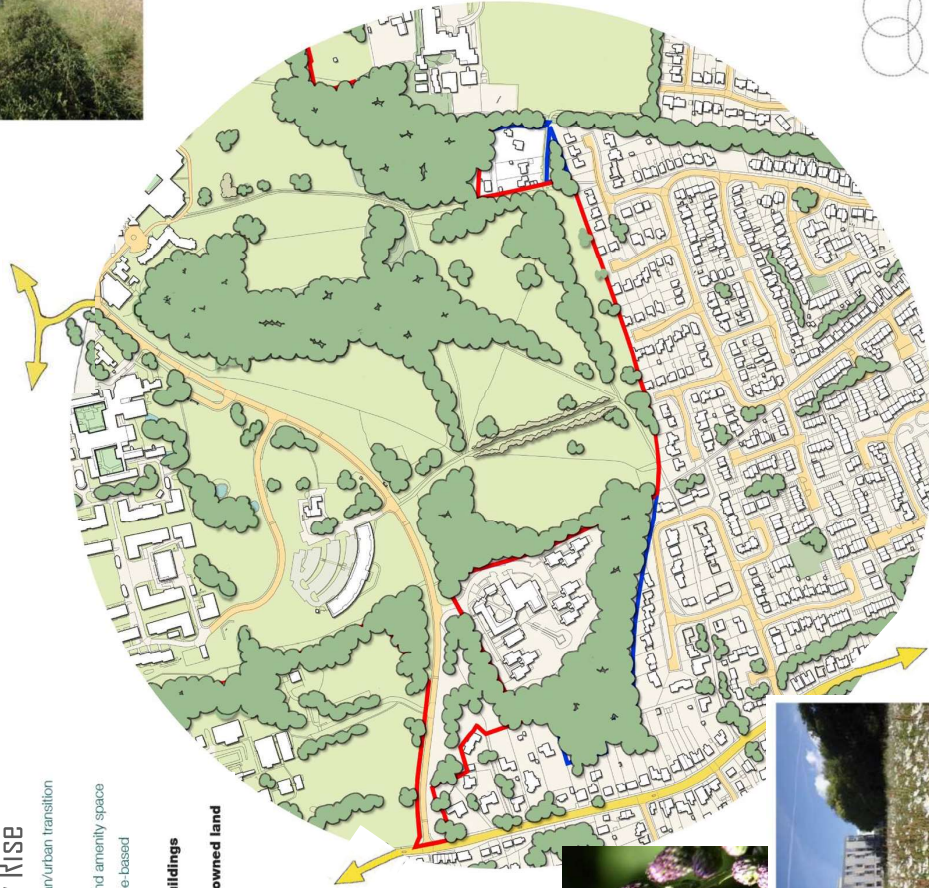

Landscape Character Area: University Rise

Character: suburban/urban transition
Density: low
Landscape: parkland amenity space
Diversity: landscape-based

-  Existing buildings
-  University owned land

Proposed
0 200m